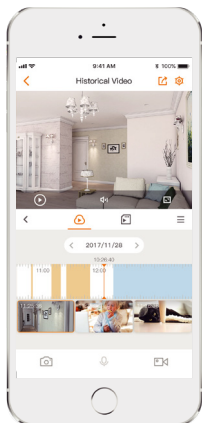

Stay close with what you care

With Cloud service, you will have access to what you care as long as Internet is available. You can record daily or motion videos on Cloud and playback anytime anywhere.